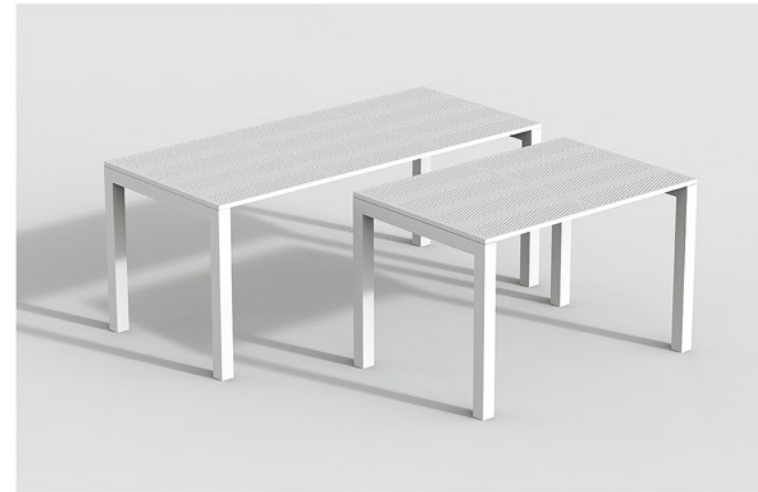

Newport

Italy | Design 2023 | item 3056

REGISTERED DESIGN